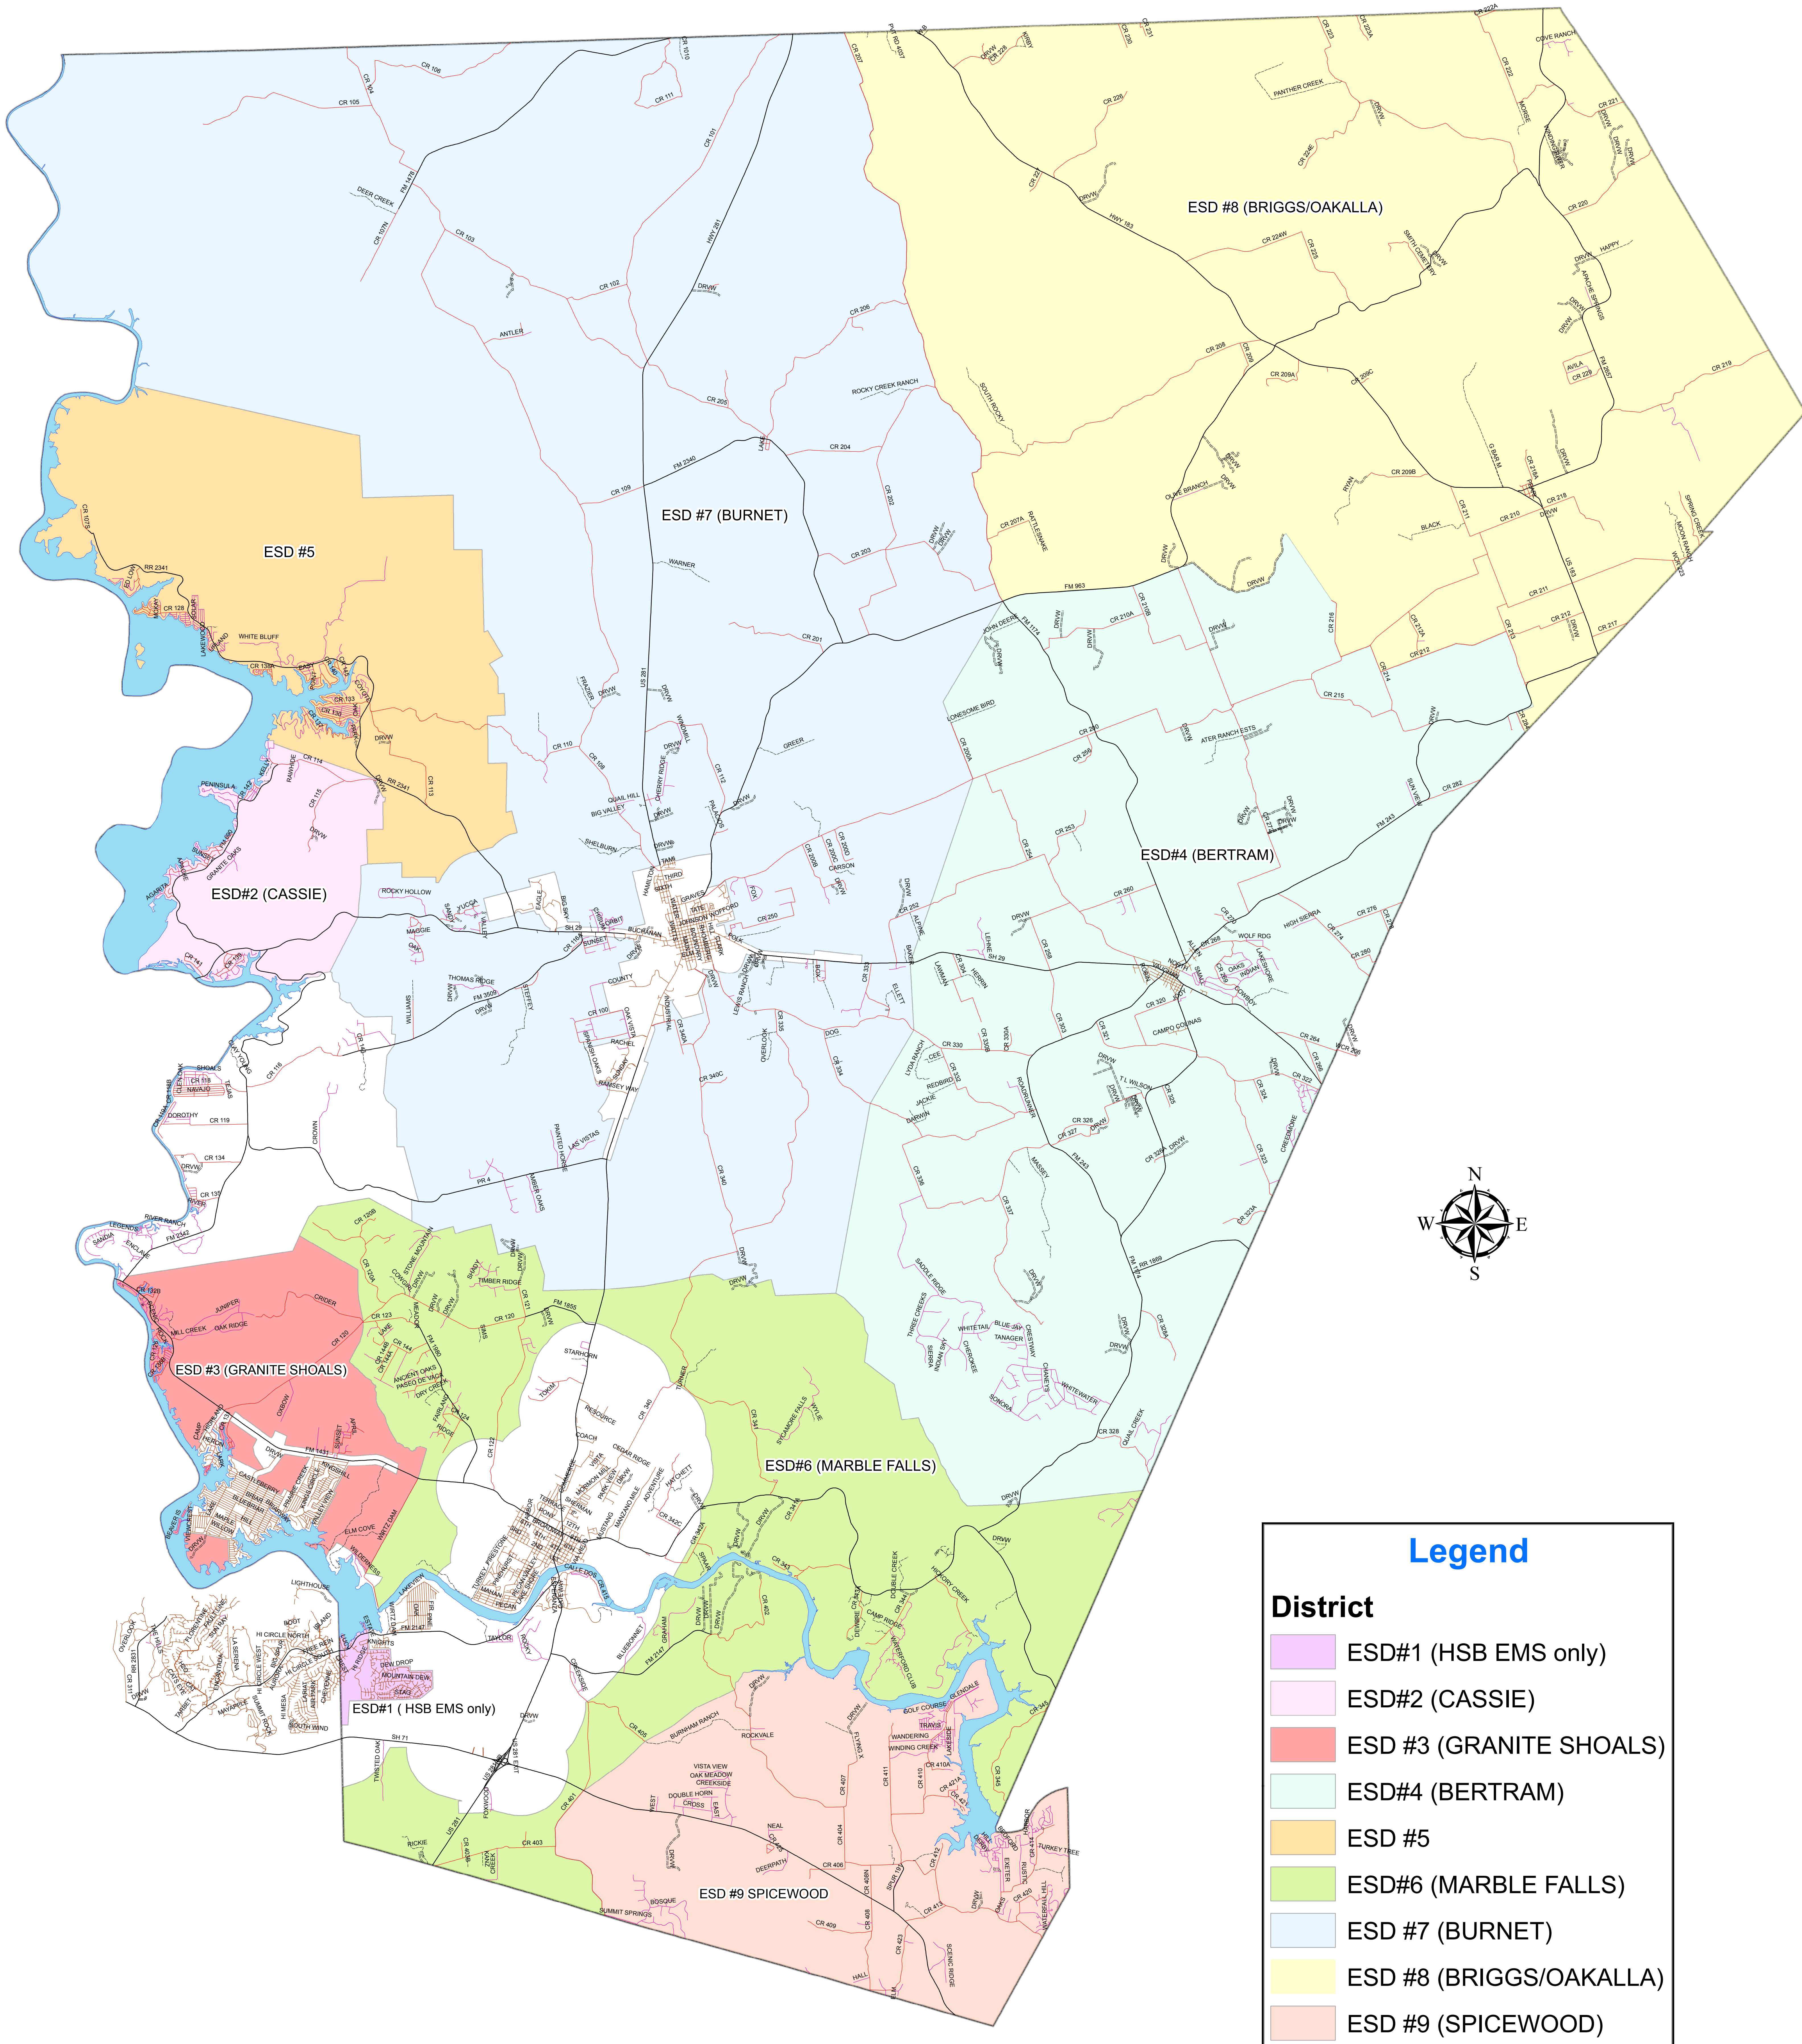

Burnet County ESDs

Legend

District	
	ESD#1 (HSB EMS only)
	ESD#2 (CASSIE)
	ESD #3 (GRANITE SHOALS)
	ESD#4 (BERTRAM)
	ESD #5
	ESD#6 (MARBLE FALLS)
	ESD #7 (BURNET)
	ESD #8 (BRIGGS/OAKALLA)
	ESD #9 (SPICEWOOD)